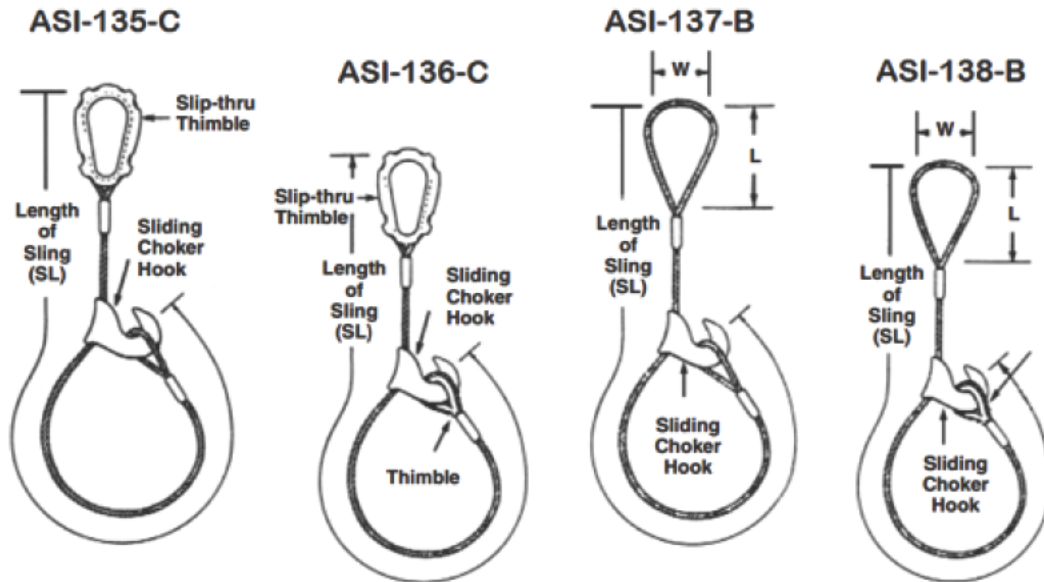

# ASHLEY SLING, INC.

ASI-135-C / ASI-136-C / ASI-137-B / ASI-138-B

Slings with Single-Rope Legs. Flemished Loops and Choker Hooks.

Sling #135 is similar to #136, but has a spliced loop on the load end in place of a thimble.

Sling #138 is similar to #137, but has a thimble on the load end in place of a spliced loop.

Diam. of Rope (inches)	Rated Capacity in Tons* (2000 lb.)	Slip-thru Thimble	Spliced Loops		Sliding Choker Hooks	
			Width (inches)	Length (inches)	Size Number	Weight (lbs.)
1/4	.48	W-2	2	4	1/4 - 5/16	1.0
3/8	1.1	W-2	3	6	3/8	0.8
1/2	1.9	W-3	4	8	1/2	1.25
5/8	2.9	W-4	5	10	5/8	2.5
3/4	4.1	W-4	6	12	3/4	4.5
7/8	5.6	W-5	7	14	7/8 - 1	10
1	7.2	W-5	8	16	7/8 - 1	10
1 1/8	9.1	W-6	9	18	1 1/8 - 1 1/4	26
1 1/4	11	W-6	10	20	1 1/8 - 1 1/4	26
1 3/8	13	W-7	11	22	1 3/8 - 1 1/2	42
1 1/2	16	W-7	12	24	1 3/8 - 1 1/2	42

\*Rated capacities of choker hitches apply when the angle of choke is greater than 120°.

**WARNING: Do not exceed rated capacities. Failure to follow proper inspection, care and use criteria may result in personal injury or death.**